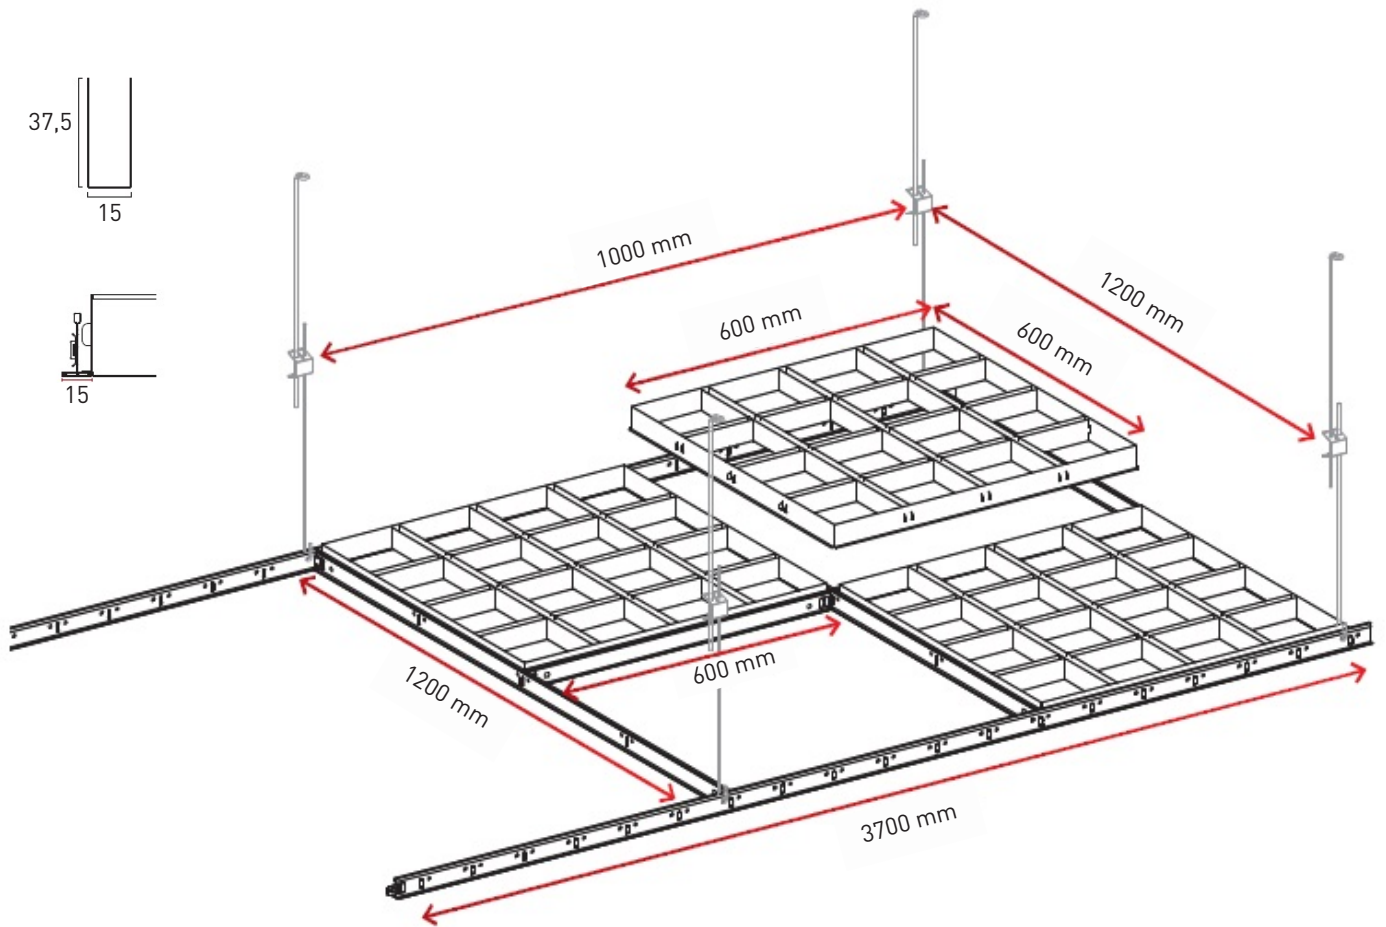

PRODUCT INFO

KRADO 15
LAY-IN T15

Elements

- Dimensions 600 x 600 mm
- Height 37,5 mm
- Material Prepainted aluminium 5/10
- Mesh Options:
50x50 / 60x60 / 75x75 / 86x86 / 100x100 / 120x120 / 150x150 / 200x200
- Structure To be place in a standard T15 structure
- Perimeter C-profile 25x42x10
- Finish Standard white or grey prepainted aluminium
Other colors on demand
- Fire reaction A1